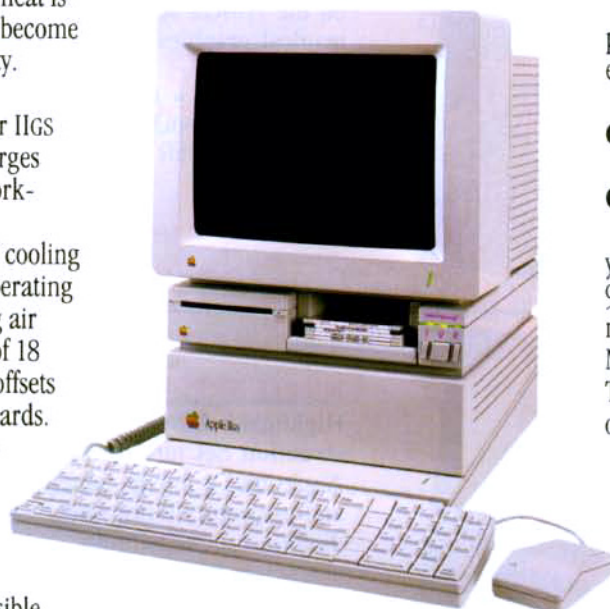

Order Today!

To order or for more information, see your dealer or call (214) 241-6060 today, 9 am to 11 pm, 7 days. Or send check or money order to Applied Engineering. MasterCard, VISA and C.O.D. welcome. Texas residents add 7% sales tax. Add $10 outside U.S.A.